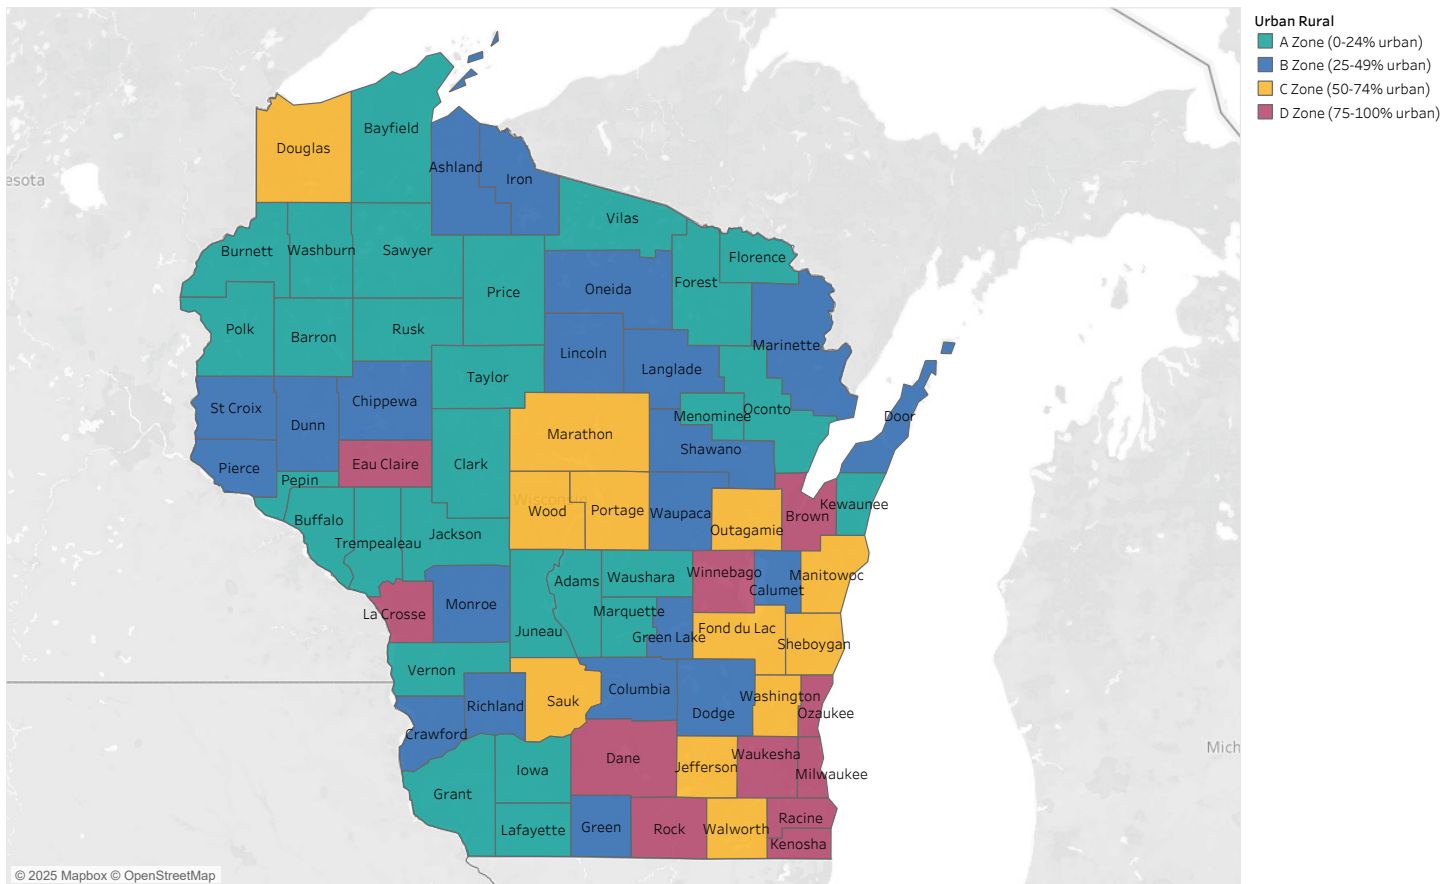

Wisconsin Child Care Subsidy Program Subsidy Rate Zones

Map based on Longitude (generated) and Latitude (generated). Color shows details about Urban Rural. The marks are labeled by County Name. Details are shown for State and County.