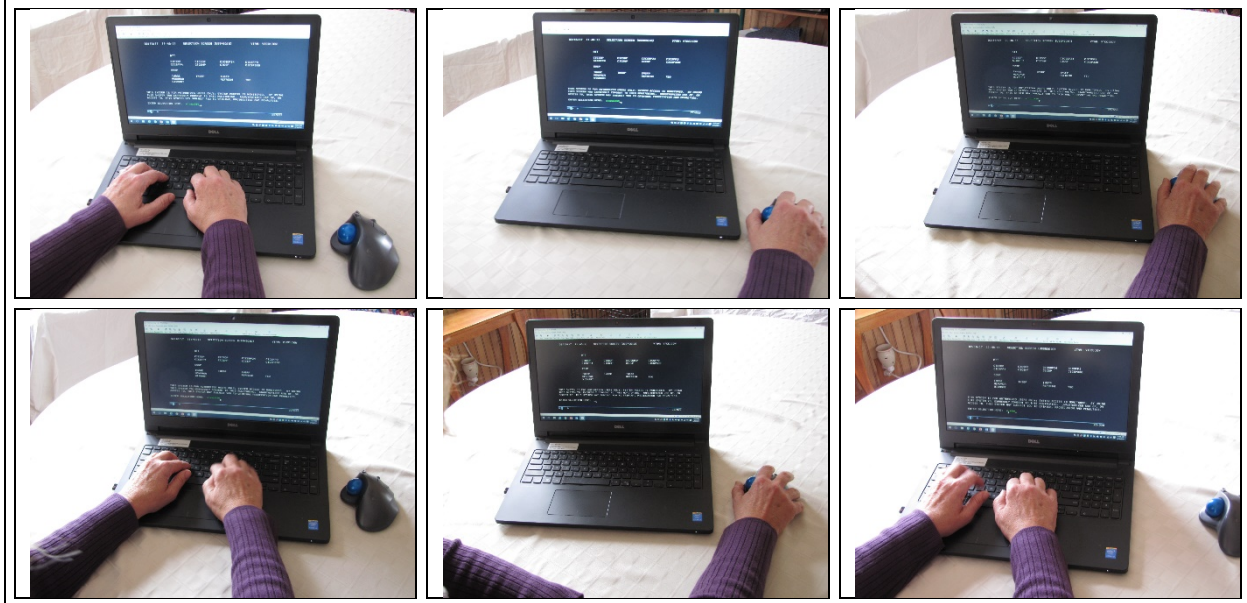

Partner Training Team

Photo Library

The Partner Training Team Photo Library is designed to be a library of original digital photographs for use in classroom and distance training materials.

- [Coffee Time](#)
- [Computer](#)
- [Court Room](#)
- [Child Support Docs](#)
- [Devil's Lake](#)
- [Door County](#)
- [Library Building](#)
- [WI State Capitol](#)

Coffee Time

[Back to Table of Contents](#)

Computer

[Back to Table of Contents](#)

Child Support Docs

[Back to Table of Contents](#)

Court Room

[Back to Table of Contents](#)

Devil's Lake

[Back to Table of Contents](#)

Door County

[Back to Table of Contents](#)

Library Building

[Back to Table of Contents](#)

WI State Capitol

[Back to Table of Contents](#)