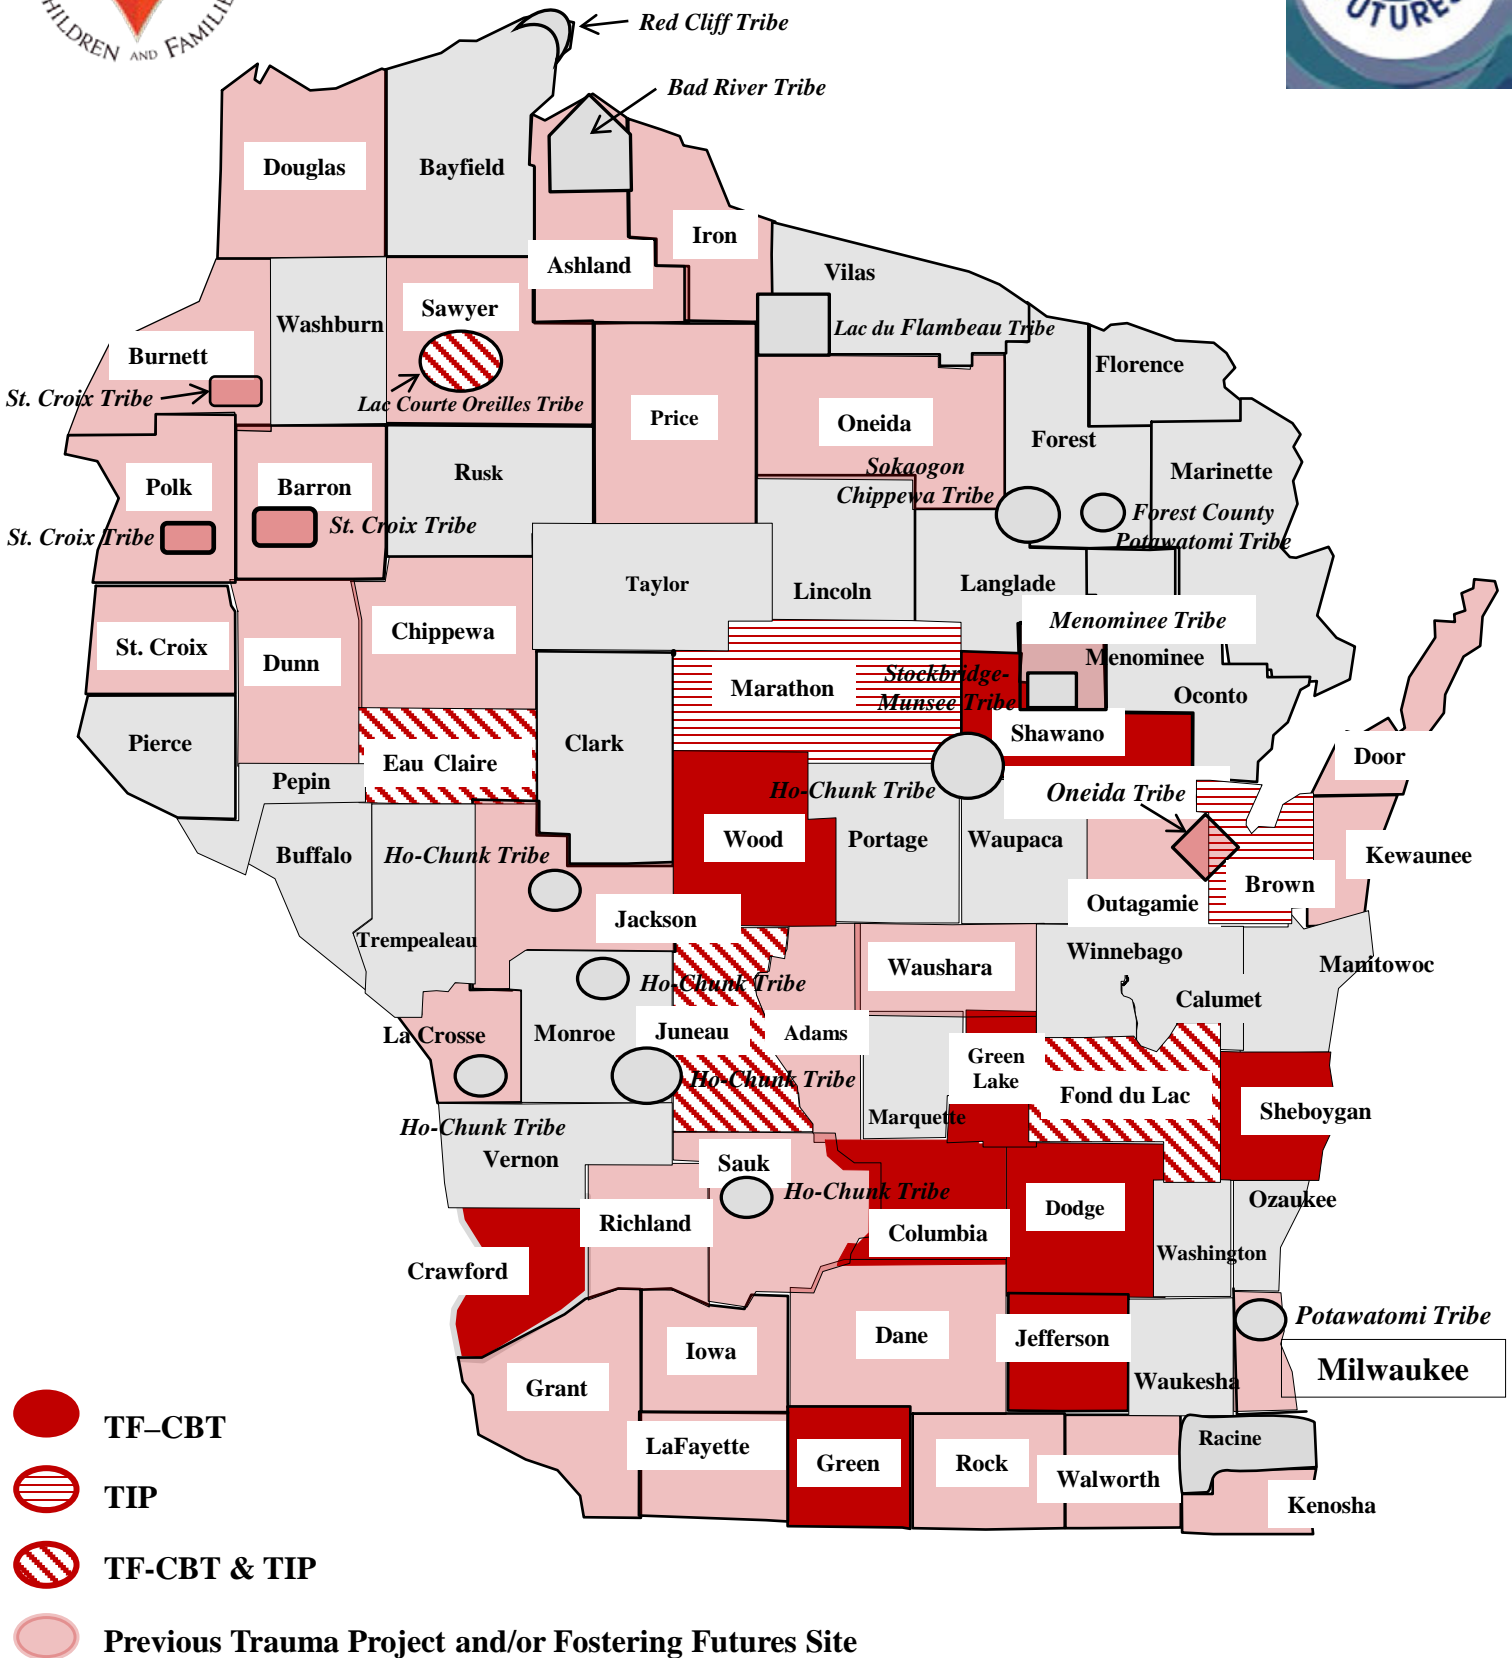

Wisconsin Trauma Project Expansion 2017 Sites*

TF-CBT = Trauma-Focused Cognitive Behavioral Therapy

TIP = Trauma-Informed Parenting

*The application for the Fostering Futures Organizational Change Component will be released mid-2017