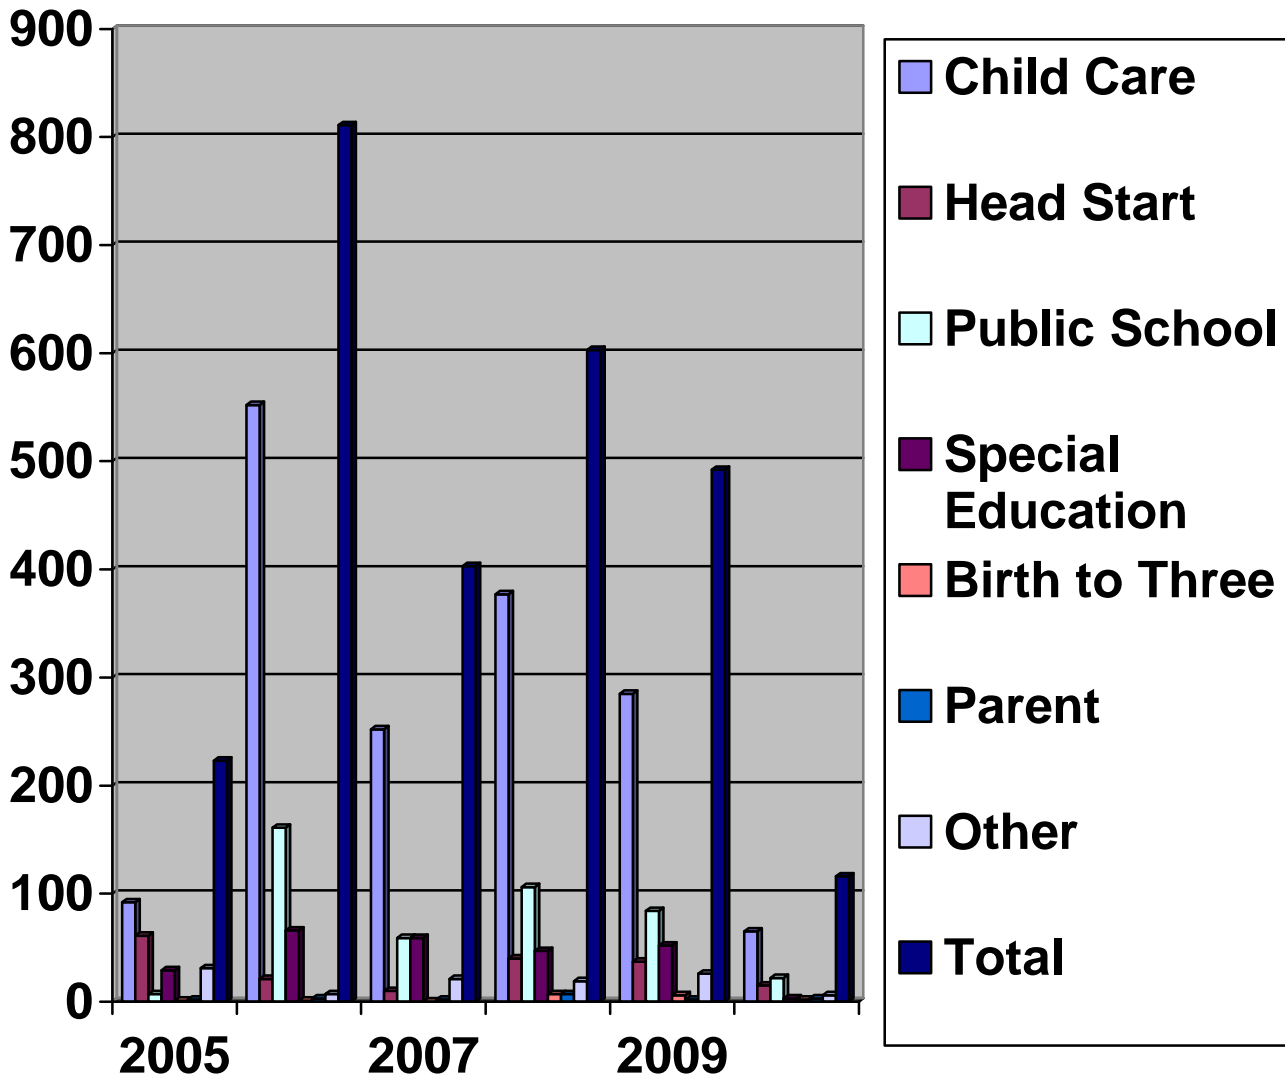

Wisconsin Model Early Learning Standards Training Report 2005-2010*

Full Training Participation: 15 – 18 hours of training completed by participant area:

Wisconsin Model Early Learning Standards Full Training Participation Totals: 2005-2010*

Participant Type	2005	2006	2007	2008	2009	2010*	Total
Child Care	92	552	252	377	285	65	1623
Head Start	61	21	10	40	37	15	184
Public School	7	161	59	106	84	22	439
Special Education	29	66	59	47	52	3	256
Birth to Three	1	1	0	7	6	2	17
Parent	2	3	2	7	2	3	19
Other	31	7	21	19	26	6	110
Total	223	811	403	603	492	116	2648

*Note: 2010 data =January through March 31, 2010

Full Training Participation Totals 2005-2010*

Child Care	1623
Head Start	184
Public School	439
Special Education	256
Birth to Three	17
Parent	19
Other	110
Total	2648