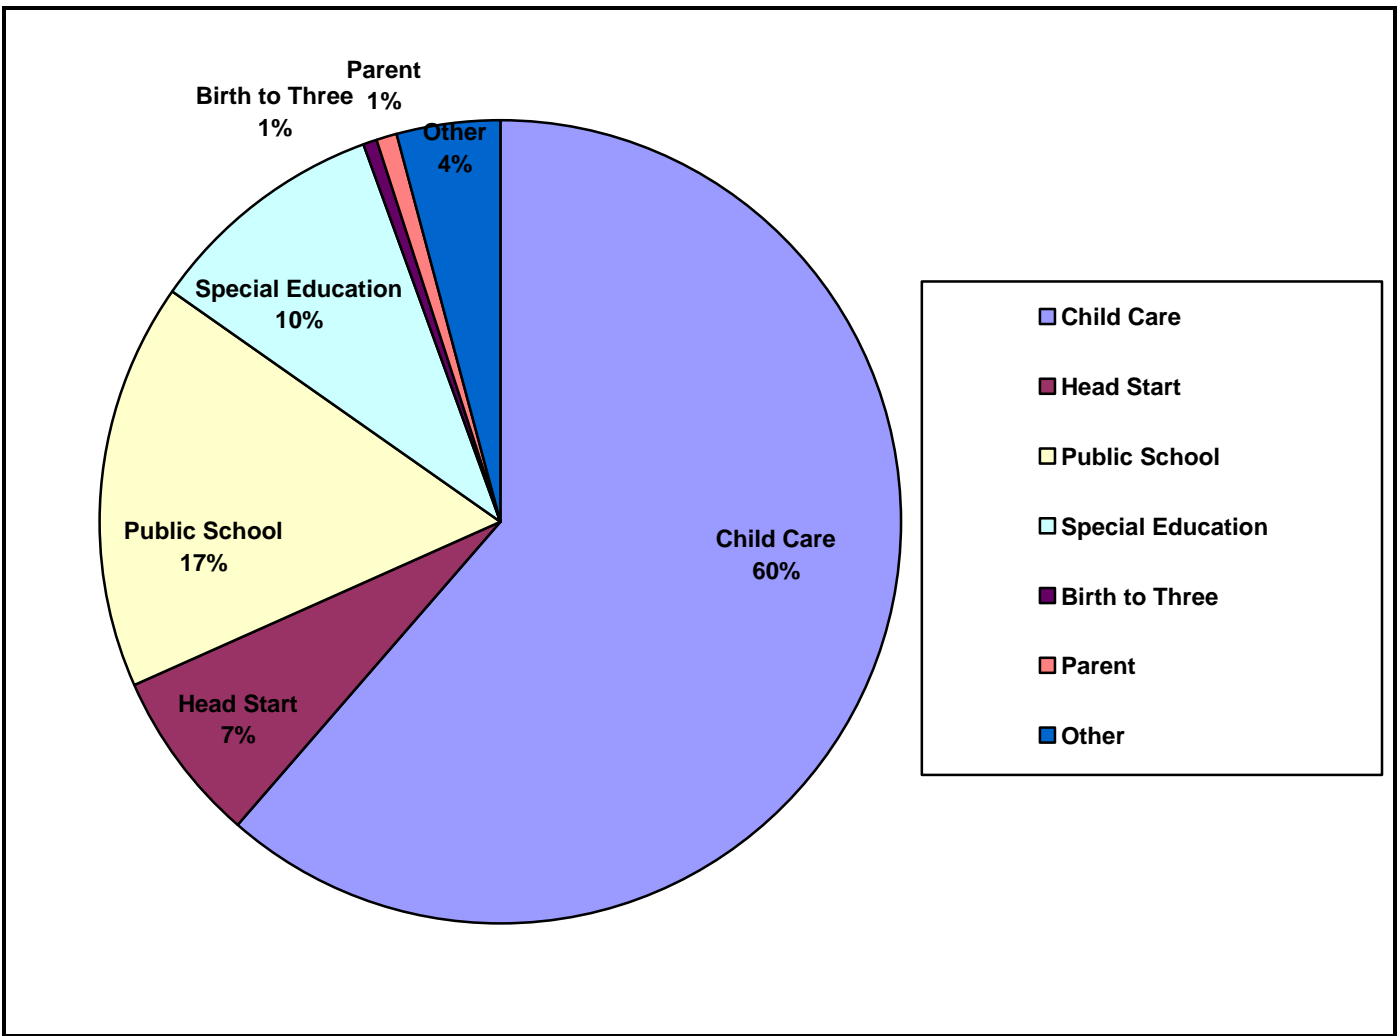

Wisconsin Model Early Learning Standards Training Report 2005-2010*

Full Training Participation: 15 – 18 hours of training completed by participant area:

Wisconsin Model Early Learning Standards Full Training Participation Totals: 2005-2010*

Participant Type	2005	2006	2007	2008	2009	2010*	Total
Child Care	92	552	252	377	285	65	1623
Head Start	61	21	10	40	37	15	184
Public School	7	161	59	106	84	22	439
Special Education	29	66	59	47	52	3	256
Birth to Three	1	1	0	7	6	2	17
Parent	2	3	2	7	2	3	19
Other	31	7	21	19	26	6	110
Total	223	811	403	603	492	116	2648

*Note: 2010 data =January through March 31, 2010

Full Training Participation Totals 2005-2010*

Child Care	1623
Head Start	184
Public School	439
Special Education	256
Birth to Three	17
Parent	19
Other	110
Total	2648