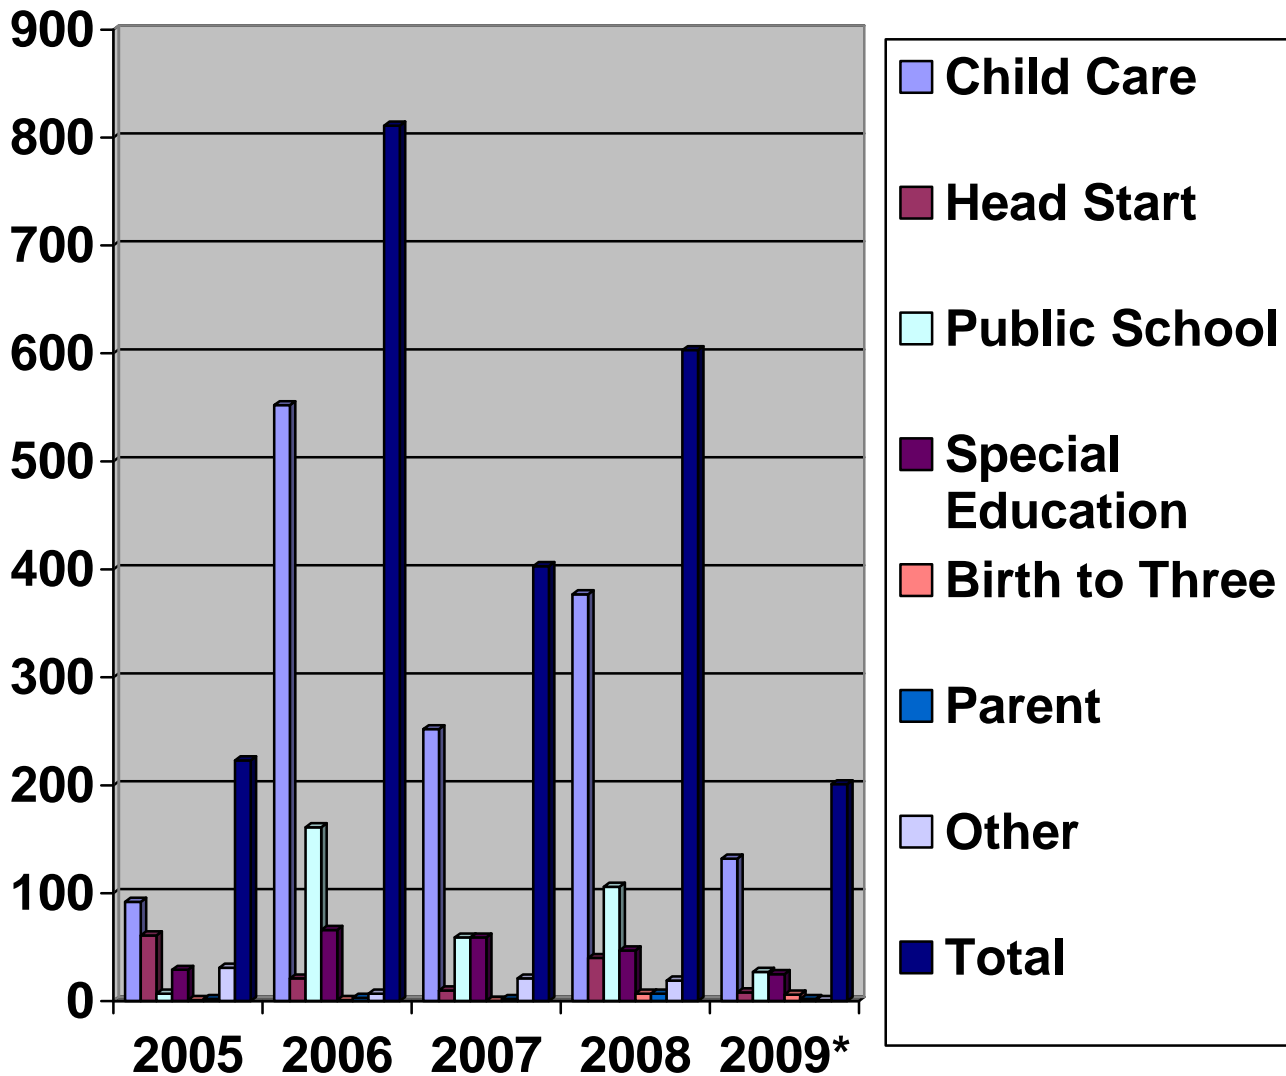

Wisconsin Model Early Learning Standards Training Report 2005-2009*

Full Training Participation: 15 – 18 hours of training completed by participant area:

Wisconsin Model Early Learning Standards Full Training Participation Totals: 2005-2009*

Participant Type	2005	2006	2007	2008	2009*	Total
Child Care	92	552	252	377	132	1,405
Head Start	61	21	10	40	8	140
Public School	7	161	59	106	27	360
Special Education	29	66	59	47	25	226
Birth to Three	1	1	0	7	6	15
Parent	2	3	2	7	2	16
Other	31	7	21	19	1	79
Total	223	811	403	603	201	2,241