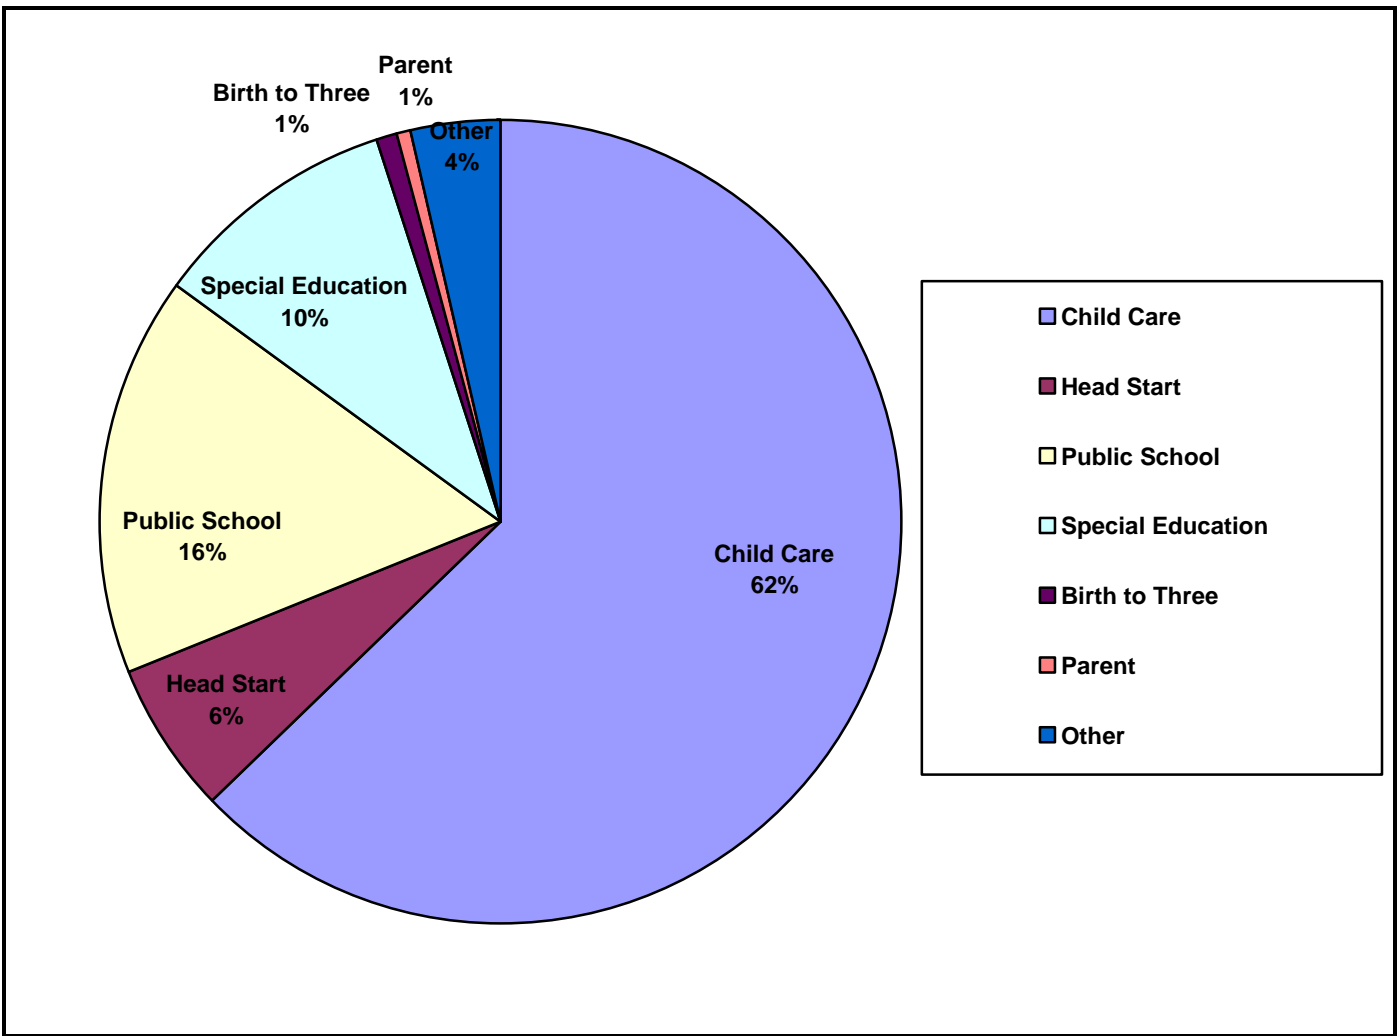

Full Training Participation Totals 2005-2009*

Child Care	1,405
Head Start	140
Public School	360
Special Education	226
Birth to Three	15
Parent	16
Other	79
Total	2,241