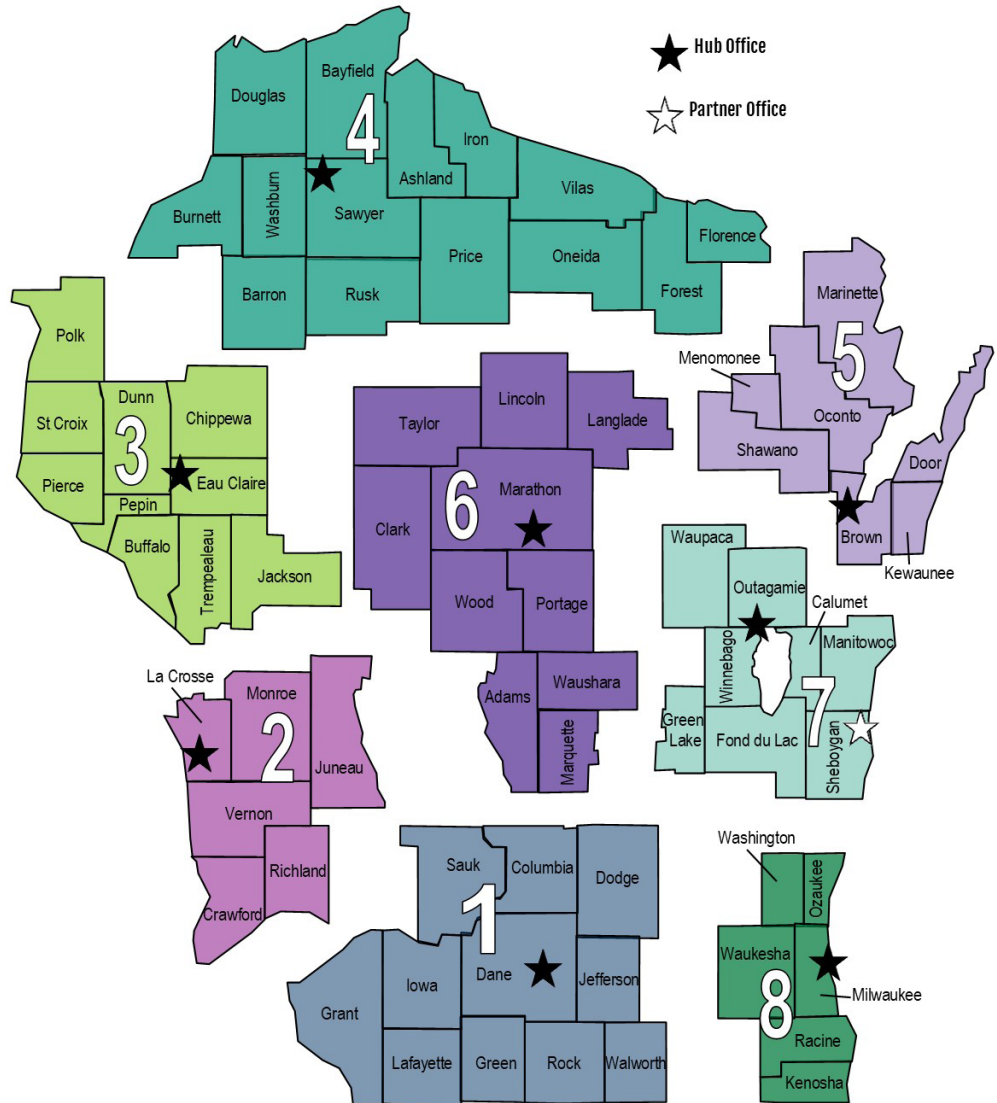

Region 4

Northwest Connection
Family Resources

Hayward, WI
1 (800) 733.KIDS
www.wisconsinchild.org
Also serving the Bad River, Forest
County Potawatomi, Lac Courte
Oreilles, Lac du Flambeau, Red Cliff,
Sokaogon and St. Croix Tribes

Region 5

Family & Childcare
Resources of N.E.W.

Green Bay, WI
1 (800) 738.8899
www.fcnew.org
Also serving the Menominee and
Stockbridge Munsee Tribes and the
Oneida Nation

Region 6

Childcaring, Inc.

Mosinee, WI
1 (800) 628.8534
www.childcaring.org

Region 7

Hub: **Child Care
Resource & Referral**
Kimberly, WI
1 (800) 749.5437
www.ccrfoxvalley.org

Partner: **Family
Connections, Inc.**

Sheboygan, WI
1 (800) 322.2046
www.familyconnectionscc.org

Region 8

Region 4

Ashland, Barron, Bayfield, Burnett, Douglas, Florence, Forest, Iron, Oneida, Price, Rusk, Sawyer, Vilas, Washburn and The Bad River, Forest County Potawatomi, Lac Courte Oreilles, Lac du Flambeau, Red Cliff, Sokaogon and St. Croix Tribes